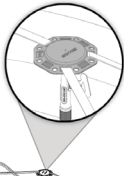

SEADOG[®]LINE

QUALITY MARINE GEAR

Boat Cover
Support Plate
491110-1

Boat Cover
Support Plate Straps
491115-1

Motor Flusher
Inboard Plunger
521550-1

Premium
Electric Oil
Change Pump
501072-3

SEA-DOG.COM