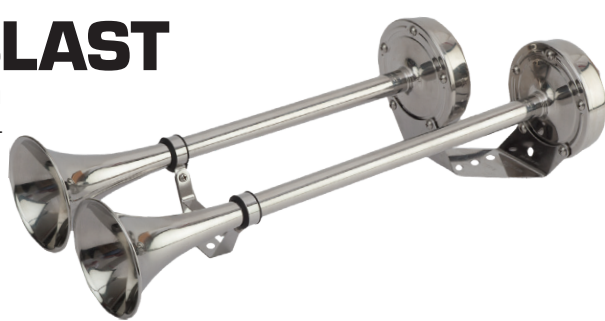

DROP-IN HORNS

Drop-in Hidden Horn V.1 w/ Grills
431210-1

Drop-in Hidden Horn V.2 w/ Grills
431230-1

Drop-in Hidden Horn V.3 w/ Grills
431250-1

Drop-in Hidden Horn V.1
431215

Drop-in Hidden Horn V.2
431235

Drop-in Hidden Horn V.3
431255

TRUMPET HORNS

MAXBLAST

Single Trumpet Horn
431510-1, 431530-1

MAXBLAST

Air Horn – Single Trumpet
432510-1

MAXBLAST

Dual Trumpet Horn
431520-1, 431540-1

MAXBLAST

Air Horn – Dual Trumpet
432520-1

Compact Single Trumpet Horn
431610-1

MAXBLAST

Air Horn – Mini Single Trumpet
432610-1, 432611-1

Compact Dual Trumpet Horn
431620-1

MAXBLAST

Air Horn – Mini Dual Trumpet
432620-1