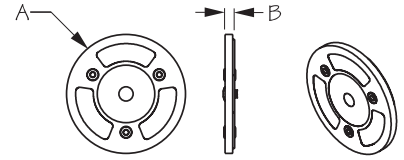

Pictured With Warm White Light

SQUARE 401845-3

7 7/8" Square
5/16" Depth
Surface Mount
3000K Warm White
24 Osram LEDs
1000 Lumens @ 6W
12-24V

Pictured Off

LED ROUND MIRROR LIGHT WITH DIMMER

Mirror/Plastic

Bulk	Display	A	B	Lumens	Volts	LED Light Color	Fastener	Wt.(lb.)	Std. Pack
n/a	401835-3	4"	5/16"	300	12-24	White/Blue	#6 FH	.18	5 ea

This LED Round Mirror Light features white and blue LED lights with a built-in, touch controlled on/dim/off switch. Touch the center button to switch between white, blue, and off. Continue to touch button to activate dimmer. 3000K, 18 Osram LEDs, 300 lumens @ 3W. Works with 12V and 24V systems. Includes three #6 FH fasteners and white hole plugs. CE, RoHS compliant.