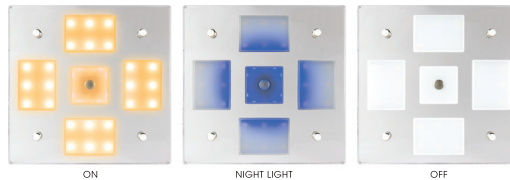

LED MIRROR LIGHTS

These LED Mirror Lights feature white and blue LED lights with a built-in, touch controlled on/dim/off switch. Touch the center button to switch between white, blue, and off. Continue to touch button to activate dimmer. Includes #6 FH fasteners and white hole plugs.

This LED Round Mirror Light features white and blue LED lights with a built-in, touch controlled on/dim/off switch. Touch the center button to switch between white, blue, and off. Continue to touch button to activate dimmer. 3000K, 18 Osram LEDs, 300 lumens @ 3W. Works with 12V and 24V systems. Includes three #6 FH fasteners and white hole plugs. CE, RoHS compliant.

⚠WARNING: Cancer and Reproductive Harm - www.P65Warnings.ca.gov

LED SQUARE MIRROR LIGHT WITH DIMMER

Mirror/Plastic

Bulk	Display	A	B	C	Lumens	Volts	LED Light Color	Fastener	Wt.(lb.)	Std. Pack
n/a	401840-3	7-7/8"	5/16"	7-7/8"	1000	12-24	White/Blue	#6 FH	1.14	5 ea

This LED Square Mirror Light features white and blue LED lights with a built-in, touch controlled on/dim/off switch. Touch the center button to switch between white, blue, and off. Continue to touch button to activate dimmer. 3000K warm white, 24 Osram LEDs, 1000 lumens @ 6W. Works with 12V and 24V systems. Includes four #6 FH fasteners and white hole plugs. CE, RoHS compliant.