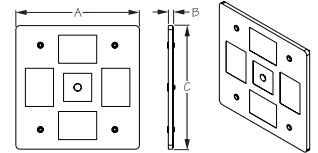

Bulk	Display	A	B	C	Lumens	Volts	LED Light Color	Fastener	Wt.(lb.)	Std. Pack
n/a	401840-3	7-7/8"	5/16"	7-7/8"	1000	12-24	White/Blue	#6 FH	1.14	5 ea

This LED Square Mirror Light features white and blue LED lights with a built-in, touch controlled on/dim/off switch. Touch the center button to switch between white, blue, and off. Continue to touch button to activate dimmer. 3000K warm white, 24 Osram LEDs, 1000 lumens @ 6W. Works with 12V and 24V systems. Includes four #6 FH fasteners and white hole plugs. CE, RoHS compliant.