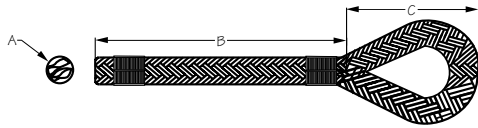

ANCHOR LINE WITH SNAP

Hollow Braided Polypropylene

This rope floats!

Display	A (Dia.)	B (Length)	Color	WLL-kgs/lbs	B.S.-kgs/lbs	Wt.(lb.)	Std. Pack
304206050YW-1	1/4"	50'	Yellow	104/230	520/1050	.75	12 ea
304206100YW-1	1/4"	100'	Yellow	104/230	520/1050	1.50	12 ea
304210075YW-1	3/8"	75'	Yellow	268/590	1340/2700	1.25	12 ea
304210100YW-1	3/8"	100'	Yellow	268/590	1340/2700	1.50	12 ea

- 100% premium multifilament polypropylene floating rope
- Plated steel snap, P/N 155630
- Packaged in a clamshell pack (304206050YW-1) or easy to dispense spool

FENDER LINE

Twisted Nylon

Display	A (Dia.)	B (Length)	C (Eye Size)	Color	WLL-kgs/lbs	B.S.-kgs/lbs	Wt.(lb.)	Std. Pack
301106006WH-1	1/4"	6'	2"	White	124/275	620/1250	.64	12 pr
301106008WH-1	3/8"	8'	3"	White	370/815	1850/3750	.75	12 pr

- 100% premium twisted three-strand nylon
- Professionally spliced with five tucks
- Sold in pairs

PREMIUM FENDER LINE

Double Braided Nylon

Display	A (Dia.)	B (Length)	C (Eye Size)	Color	WLL-kgs/lbs	B.S.-kgs/lbs	Wt.(lb.)	Std. Pack
302106006BG-1	1/4"	6'	2"	Burgundy	132/290	660/1330	.64	12 pr
302106006BK-1	1/4"	6'	2"	Black	132/290	660/1330	.64	12 pr
302106006BL-1	1/4"	6'	2"	Blue	132/290	660/1330	.64	12 pr
302106006G/W-1	1/4"	6'	2"	Gold/White	132/290	660/1330	.64	12 pr
302106006NV-1	1/4"	6'	2"	Navy	132/290	660/1330	.64	12 pr
302106006RD-1	1/4"	6'	2"	Red	132/290	660/1330	.64	12 pr
302106006WH-1	1/4"	6'	2"	White	132/290	660/1330	.64	12 pr
302110006BG-1	3/8"	6'	3"	Burgundy	376/825	1880/3800	.64	12 pr
302110006BK-1	3/8"	6'	3"	Black	376/825	1880/3800	.64	12 pr
302110006BL-1	3/8"	6'	3"	Blue	376/825	1880/3800	.64	12 pr
302110006G/W-1	3/8"	6'	3"	Gold/White	376/825	1880/3800	.64	12 pr
302110006NV-1	3/8"	6'	3"	Navy	376/825	1880/3800	.64	12 pr
302110006RD-1	3/8"	6'	3"	Red	376/825	1880/3800	.64	12 pr
302110006WH-1	3/8"	6'	3"	White	376/825	1880/3800	.64	12 pr