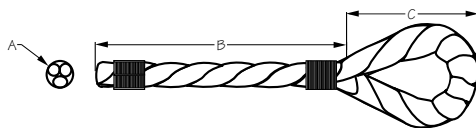

Cordage Center Spinner #916001-CR

SEA-DOG's popular Spinning Merchandiser is now available for our packaged cordage products.

With 65 different products in a multitude of colors, the #916001-CR features a range of twisted and double braided nylon dock lines, yellow polypropylene anchor lines with snaps, and fender lines. The spinner also includes cordage accessories such as whipping twine, rubber snubbers, and solid braid Dacron cord. The items on our Cordage Spinner are designed to service the small dinghy or tender all the way up to a 34-foot cruiser.

All dock lines are manufactured from 100% premium nylon in a wide range of sizes and colors, including red, green, blue, black, teal, and white. All are professionally spliced with an eye and are yacht whipped at the bitter end. The Cordage Spinner packs a lot of top-selling product in a compact space and the bright colors make it a striking point of purchase display on a showroom floor.

This spinner ships complete with the rack, grey plastic panels, safety peg hooks, back tags, and new "Cordage Center" 3-sided topper sign.

Cordage Accessories #916050

All the tools you need to splice, whip, seal, and cut our new cordage. It also includes our popular leather mooring line chafe kits in 3/8", 1/2", 5/8" and 3/4".

All panels come pre-loaded with two each of every product on six inch hooks and back tags for every item. This display takes the guess work out of which cordage accessories to stock.

PERFORMANCE GRADE DOCK LINE

Twisted Nylon