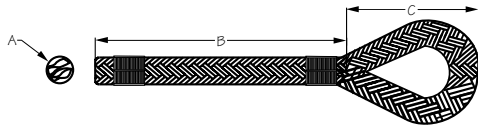

PREMIUM DOCK LINE

Double Braided Nylon