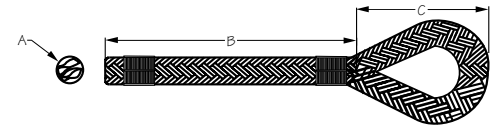

PREMIUM DOCK LINE (Continued)

Double Braided Nylon

Display	A (Dia.)	B (Length)	C (Eye Size)	Color	WLL-kgs/lbs	B.S.-kgs/lbs	Wt.(lb.)	Std. Pack
302112025BG-1	1/2"	25'	12"	Burgundy	438/960	2190/4400	.60	12 ea
302112025BK-1	1/2"	25'	12"	Black	438/960	2190/4400	.60	12 ea
302112025BL-1	1/2"	25'	12"	Blue	438/960	2190/4400	.60	12 ea
302112025G/W-1	1/2"	25'	12"	Gold/White	438/960	2190/4400	.60	12 ea
302112025GN-1	1/2"	25'	12"	Green	438/960	2190/4400	.60	12 ea
302112025NV-1	1/2"	25'	12"	Navy	438/960	2190/4400	.60	12 ea
302112025RD-1	1/2"	25'	12"	Red	438/960	2190/4400	.60	12 ea
302112025TL-1	1/2"	25'	12"	Teal	438/960	2190/4400	.60	12 ea
302112025WH-1	1/2"	25'	12"	White	438/960	2190/4400	.60	12 ea
302112030BK-1	1/2"	30'	12"	Black	438/960	2190/4400	.65	12 ea
302112030G/W-1	1/2"	30'	12"	Gold/White	438/960	2190/4400	.65	12 ea
302112030NV-1	1/2"	30'	12"	Navy	438/960	2190/4400	.65	12 ea
302112030WH-1	1/2"	30'	12"	White	438/960	2190/4400	.65	12 ea
302112035BK-1	1/2"	35'	12"	Black	438/960	2190/4400	.68	12 ea
302112035G/W-1	1/2"	35'	12"	Gold/White	438/960	2190/4400	.68	12 ea
302112035NV-1	1/2"	35'	12"	Navy	438/960	2190/4400	.68	12 ea
302112035WH-1	1/2"	35'	12"	White	438/960	2190/4400	.68	12 ea
302112050BK-1	1/2"	50'	12"	Black	438/960	2190/4400	.75	6 ea
302112050G/W-1	1/2"	50'	12"	Gold/White	438/960	2190/4400	.75	4 ea
302116015BK-1	5/8"	15'	15"	Black	927/2045	4650/9400	.60	6 ea
302116015G/W-1	5/8"	15'	15"	Gold/White	927/2045	4650/9400	.60	6 ea
302116015NV-1	5/8"	15'	15"	Navy	927/2045	4650/9400	.60	6 ea
302116015WH-1	5/8"	15'	15"	White	927/2045	4650/9400	.60	6 ea
302116020BK-1	5/8"	20'	15"	Black	927/2045	4650/9400	.60	6 ea
302116020G/W-1	5/8"	20'	15"	Gold/White	927/2045	4650/9400	.60	6 ea
302116020NV-1	5/8"	20'	15"	Navy	927/2045	4650/9400	.60	6 ea
302116020WH-1	5/8"	20'	15"	White	927/2045	4650/9400	.60	6 ea
302116025BK-1	5/8"	25'	15"	Black	927/2045	4650/9400	.65	6 ea
302116025G/W-1	5/8"	25'	15"	Gold/White	927/2045	4650/9400	.65	6 ea
302116025WH-1	5/8"	25'	15"	White	927/2045	4650/9400	.65	6 ea
302116030BK-1	5/8"	30'	15"	Black	927/2045	4650/9400	.70	6 ea
302116030G/W-1	5/8"	30'	15"	Gold/White	927/2045	4650/9400	.70	6 ea
302116030NV-1	5/8"	30'	15"	Navy	927/2045	4650/9400	.70	6 ea
302116030WH-1	5/8"	30'	15"	White	927/2045	4650/9400	.70	6 ea
302116035BK-1	5/8"	35'	15"	Black	927/2045	4650/9400	.75	6 ea
302116035G/W-1	5/8"	35'	15"	Gold/White	927/2045	4650/9400	.75	6 ea
302116035NV-1	5/8"	35'	15"	Navy	927/2045	4650/9400	.75	6 ea
302116035WH-1	5/8"	35'	15"	White	927/2045	4650/9400	.75	6 ea
302116050BK-1	5/8"	50'	15"	Black	927/2045	4650/9400	.75	6 ea
302116050WH-1	5/8"	50'	15"	White	927/2045	4650/9400	.75	6 ea
302119025BK-1	3/4"	25'	18"	Black	1104/2430	5520/11200	.70	6 ea
302119025G/W-1	3/4"	25'	18"	Gold/White	1104/2430	5520/11200	.70	6 ea
302119025WH-1	3/4"	25'	18"	White	1104/2430	5520/11200	.70	6 ea
302119030BK-1	3/4"	30'	18"	Black	1104/2430	5520/11200	.75	6 ea
302119035BK-1	3/4"	35'	18"	Black	1104/2430	5520/11200	.80	6 ea
302119035G/W-1	3/4"	35'	18"	Gold/White	1104/2430	5520/11200	.80	6 ea
302119035WH-1	3/4"	35'	18"	White	1104/2430	5520/11200	.80	6 ea
302119050BK-1	3/4"	50'	18"	Black	1104/2430	5520/11200	.90	6 ea