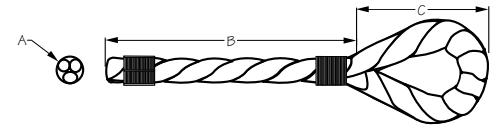

DOCK LINE

Twisted Nylon

Display	A (Dia.)	B (Length)	C (Eye Size)	Color	WLL-kgs/lbs	B.S.-kgs/lbs	Wt.(lb.)	Std. Pack
301110010BK-1	3/8"	10'	12"	Black	370/815	1850/3750	.35	12 ea
301110010BL-1	3/8"	10'	12"	Blue	370/815	1850/3750	.35	12 ea
301110010WH-1	3/8"	10'	12"	White	370/815	1850/3750	.35	12 ea
301110015BK-1	3/8"	15'	12"	Black	370/815	1850/3750	.40	12 ea
301110015BL-1	3/8"	15'	12"	Blue	370/815	1850/3750	.40	12 ea
301110015WH-1	3/8"	15'	12"	White	370/815	1850/3750	.40	12 ea
301110020BK-1	3/8"	20'	12"	Black	370/815	1850/3750	.45	12 ea
301110020BL-1	3/8"	20'	12"	Blue	370/815	1850/3750	.45	12 ea
301110020WH-1	3/8"	20'	12"	White	370/815	1850/3750	.45	12 ea
301110025BK-1	3/8"	25'	12"	Black	370/815	1850/3750	.50	12 ea
301110025BL-1	3/8"	25'	12"	Blue	370/815	1850/3750	.50	12 ea
301110025WH-1	3/8"	25'	12"	White	370/815	1850/3750	.50	12 ea
301110050WH-1	3/8"	50'	12"	White	370/815	1850/3750	1.00	6 ea
301112010BK-1	1/2"	10'	12"	Black	415/915	2080/4200	.37	12 ea
301112010BL-1	1/2"	10'	12"	Blue	415/915	2080/4200	.37	12 ea
301112010WH-1	1/2"	10'	12"	White	415/915	2080/4200	.37	12 ea
301112015BK-1	1/2"	15'	12"	Black	415/915	2080/4200	.40	12 ea
301112015BL-1	1/2"	15'	12"	Blue	415/915	2080/4200	.40	12 ea
301112015WH-1	1/2"	15'	12"	White	415/915	2080/4200	.40	12 ea
301112020BK-1	1/2"	20'	12"	Black	415/915	2080/4200	.45	12 ea
301112020BL-1	1/2"	20'	12"	Blue	415/915	2080/4200	.45	12 ea
301112020WH-1	1/2"	20'	12"	White	415/915	2080/4200	.45	12 ea
301112025BK-1	1/2"	25'	12"	Black	415/915	2080/4200	.50	12 ea
301112025BL-1	1/2"	25'	12"	Blue	415/915	2080/4200	.50	12 ea
301112025WH-1	1/2"	25'	12"	White	415/915	2080/4200	.50	12 ea
301112030BK-1	1/2"	30'	12"	Black	415/915	2080/4200	.52	6 ea
301112030BL-1	1/2"	30'	12"	Blue	415/915	2080/4200	.52	6 ea
301112030WH-1	1/2"	30'	12"	White	415/915	2080/4200	.52	6 ea
301112035BK-1	1/2"	35'	12"	Black	415/915	2080/4200	.55	6 ea
301112035WH-1	1/2"	35'	12"	White	415/915	2080/4200	.55	6 ea
301112050WH-1	1/2"	50'	12"	White	415/915	2080/4200	1.00	6 ea
301116015BK-1	5/8"	15'	15"	Black	900/1980	4500/9100	.47	6 ea
301116015WH-1	5/8"	15'	15"	White	900/1980	4500/9100	.47	6 ea
301116020BK-1	5/8"	20'	15"	Black	900/1980	4500/9100	.50	6 ea
301116020WH-1	5/8"	20'	15"	White	900/1980	4500/9100	.50	6 ea
301116025BK-1	5/8"	25'	15"	Black	900/1980	4500/9100	.55	6 ea
301116025WH-1	5/8"	25'	15"	White	900/1980	4500/9100	.55	6 ea
301116035BK-1	5/8"	35'	15"	Black	900/1980	4500/9100	.60	6 ea
301116035WH-1	5/8"	35'	15"	White	900/1980	4500/9100	.60	6 ea
301116050BK-1	5/8"	50'	15"	Black	900/1980	4500/9100	.75	4 ea
301116050WH-1	5/8"	50'	15"	White	900/1980	4500/9100	.75	4 ea
301119015BK-1	3/4"	15'	18"	Black	1060/2330	5300/10700	.55	6 ea
301119015WH-1	3/4"	15'	18"	White	1060/2330	5300/10700	.55	6 ea
301119025BK-1	3/4"	25'	18"	Black	1060/2330	5300/10700	.60	6 ea
301119025WH-1	3/4"	25'	18"	White	1060/2330	5300/10700	.60	6 ea
301119035BK-1	3/4"	35'	18"	Black	1060/2330	5300/10700	.65	6 ea
301119035WH-1	3/4"	35'	18"	White	1060/2330	5300/10700	.65	6 ea
301119050BK-1	3/4"	50'	18"	Black	1060/2330	5300/10700	.85	2 ea