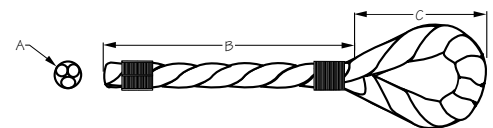

FENDER LINE

Twisted Nylon