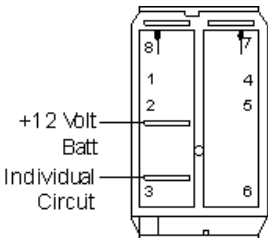

Sea-Dog Contura Switches #420201 - 420209 Wiring Instructions

420201(-1)

On / Off
Single Pole / Single Throw

420202(-1)

Mom. On / Off
Single Pole / Single Throw

420203(-1)

On / Off / On
Single Pole / Double Throw

420204(-1)

Mom. On / Off / Mom. On
Single Pole / Double Throw

420208(-1)

On / Off / On
Double Pole / Double Throw

420209(-1)

Mom. On / Off / Mom. On
Double Pole / Double Throw