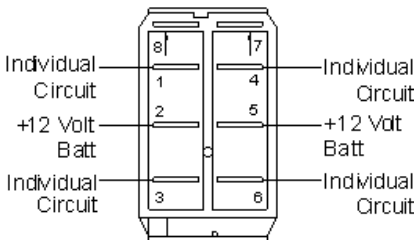

Sea-Dog Contura Switches #420201 - 420209 Wiring Instructions

420201(-1)

On / Off
Single Pole / Single Throw

420202(-1)

Mom. On / Off
Single Pole / Single Throw

420203(-1)

On / Off / On
Single Pole / Double Throw

420204(-1)

Mom. On / Off / Mom. On
Single Pole / Double Throw

420208(-1)

On / Off / On
Double Pole / Double Throw

420209(-1)

Mom. On / Off / Mom. On
Double Pole / Double Throw