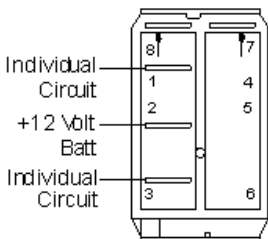

Sea-Dog Contura Switches #420201 - 420209 Wiring Instructions

420201(-1)

On / Off
Single Pole / Single Throw

420202(-1)

Mom. On / Off
Single Pole / Single Throw

420203(-1)

On / Off / On
Single Pole / Double Throw

420204(-1)

Mom. On / Off / Mom. On
Single Pole / Double Throw

420208(-1)

On / Off / On
Double Pole / Double Throw

420209(-1)

Mom. On / Off / Mom. On
Double Pole / Double Throw