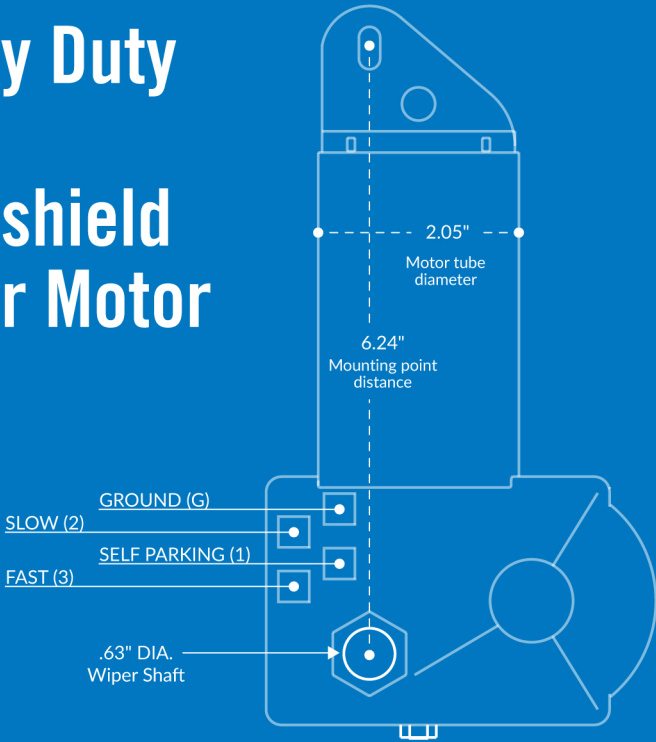

# Heavy Duty MRV Windshield Wiper Motor

WWW.SEA-DOG.COM