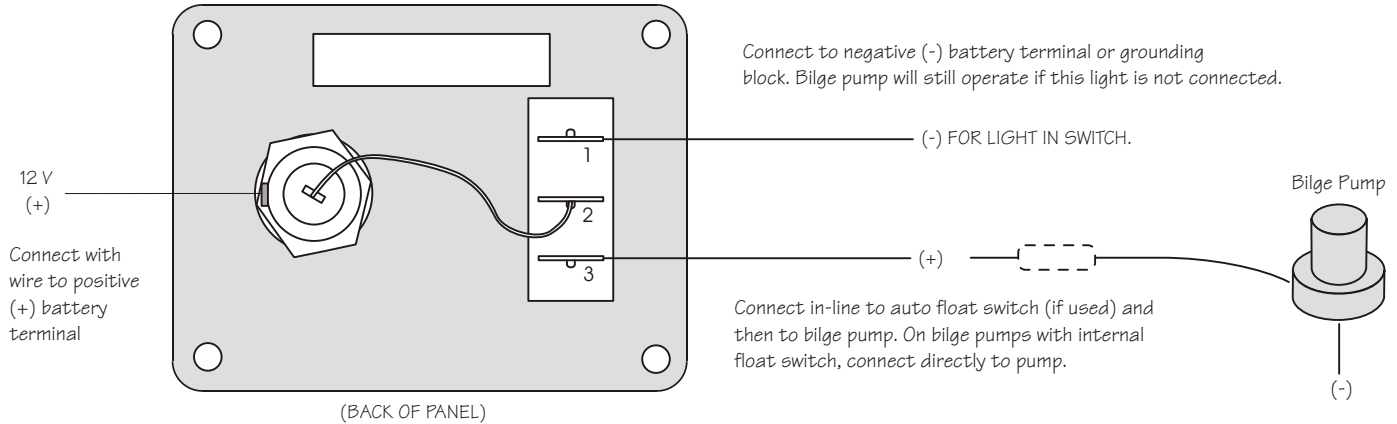

#423030 Bilge Pump Panel, Fuse Installation Instructions

Switch Position:

- OFF** No circuit is activated. Light in switch is off.
- ON** Bilge pump circuit is activated. Light in switch is illuminated.