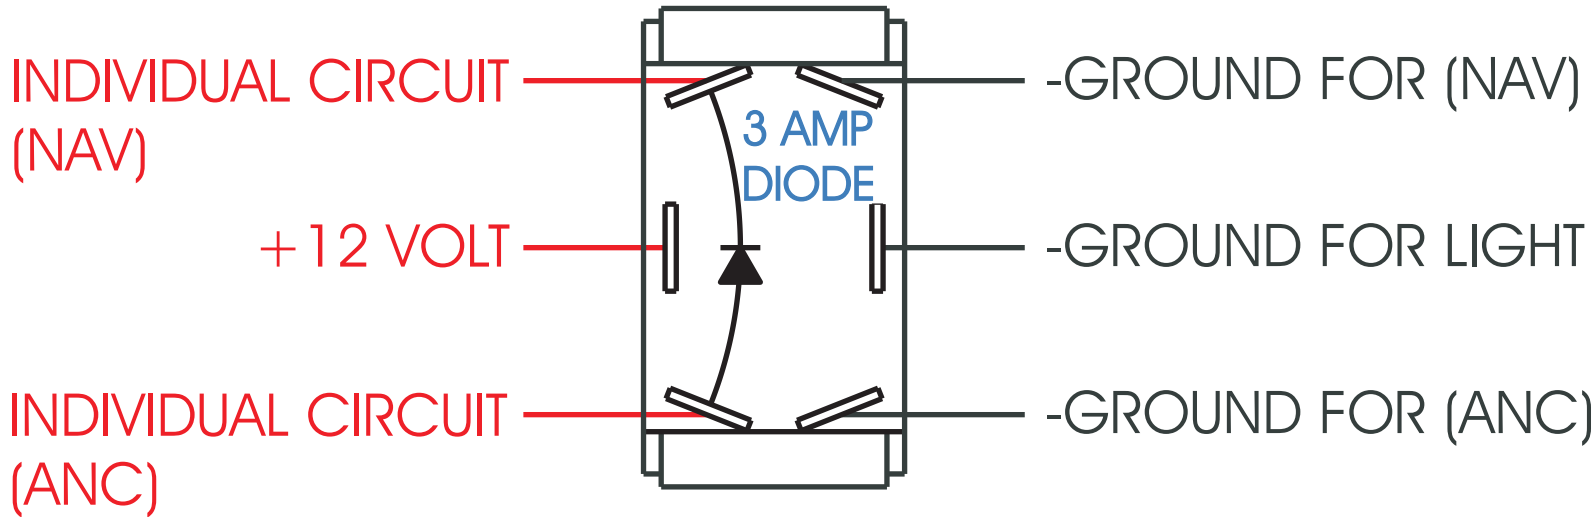

SEA-DOG LINE ILLUMINATED TOGGLE (420113)

(NOTE: DIODE USED FOR NAV/ANC CONFIG.)