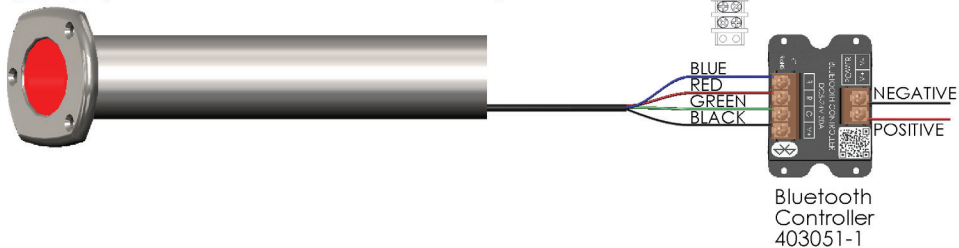

# LED ROD HOLDER

325181-3

LED RGB ROD HOLDER  
325181-3

Use optional Terminal Block (426624)  
to add and lengthen wire runs

SEA-DOG.COM

**SEA DOG<sup>®</sup> LINE**  
QUALITY MARINE GEAR