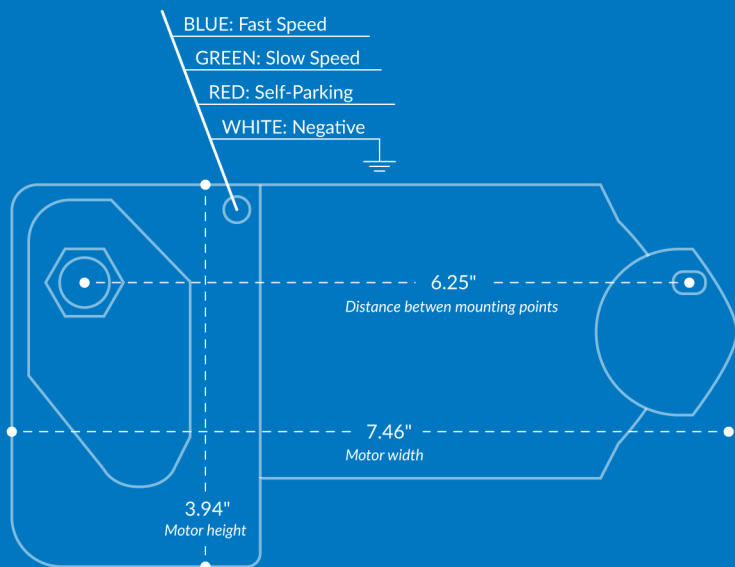

# Waterproof Heavy Duty Wiper Motor—IP66

[WWW.SEA-DOG.COM](http://WWW.SEA-DOG.COM)

## Wiring Diagram