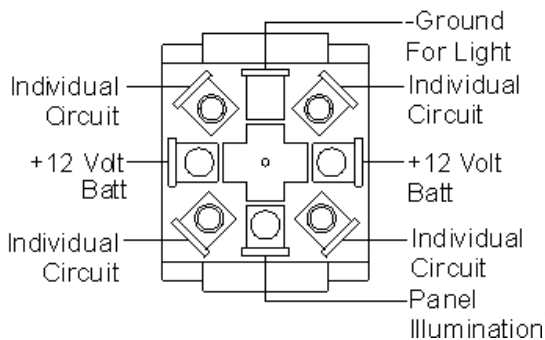

Sea-Dog Light Tip Toggle Switches #420121 - 420129 Wiring Instructions

420121(-1)

On / Off
Single Pole / Single Throw
Clear Off / Red On

420122(-1)

Mom. On / Off
Single Pole / Single Throw
Clear Off / Red On

420123(-1)

On / Off / On
Single Pole / Double Throw
Clear Off / Red On

420124(-1)

Mom. On / Off / Mom. On
Single Pole / Double Throw
Clear Off / Red On

420125(-1)

Mom. On / Off / On
Single Pole / Double Throw
Clear Off / Red On

420128(-1)

On / Off / On
Double Pole / Double Throw
Clear Off / Red On

420129(-1)

Mom. On / Off / Mom. On
Double Pole / Double Throw
Clear Off / Red On