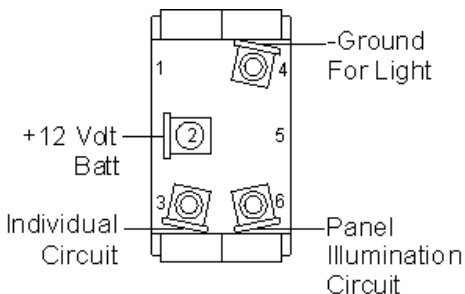

Sea-Dog Light Tip Toggle Switches #420121 - 420129 Wiring Instructions

420121(-1)

On / Off
Single Pole / Single Throw
Clear Off / Red On

420122(-1)

Mom. On / Off
Single Pole / Single Throw
Clear Off / Red On

420123(-1)

On / Off / On
Single Pole / Double Throw
Clear Off / Red On

420124(-1)

Mom. On / Off / Mom. On
Single Pole / Double Throw
Clear Off / Red On

420125(-1)

Mom. On / Off / On
Single Pole / Double Throw
Clear Off / Red On

420128(-1)

On / Off / On
Double Pole / Double Throw
Clear Off / Red On

420129(-1)

Mom. On / Off / Mom. On
Double Pole / Double Throw
Clear Off / Red On