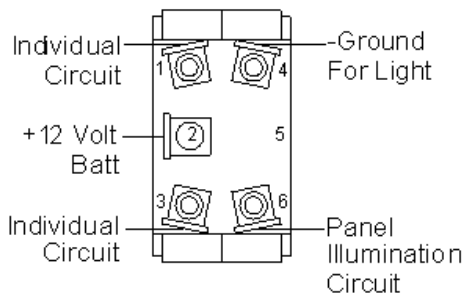

Sea-Dog Light Tip Toggle Switches #420121 - 420129 Wiring Instructions

420121(-1)

On / Off
Single Pole / Single Throw
Clear Off / Red On

420122(-1)

Mom. On / Off
Single Pole / Single Throw
Clear Off / Red On

420123(-1)

On / Off / On
Single Pole / Double Throw
Clear Off / Red On

420124(-1)

Mom. On / Off / Mom. On
Single Pole / Double Throw
Clear Off / Red On

420125(-1)

Mom. On / Off / On
Single Pole / Double Throw
Clear Off / Red On